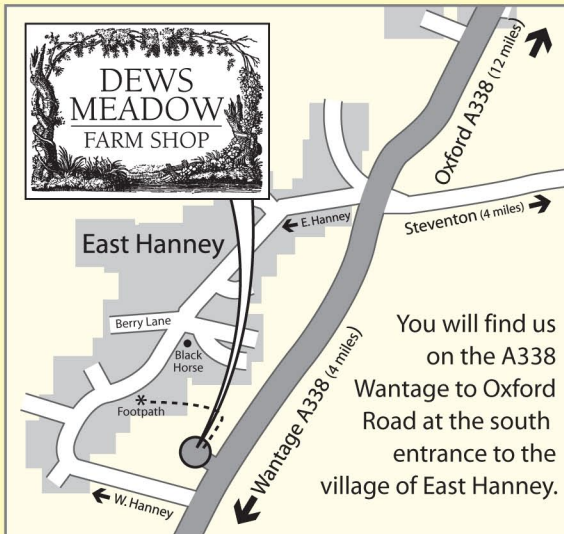

Where it's your taste that counts!

OPEN DAYS

Friday 27th May 8.30 am 8.00 pm & Saturday 28th May 8.30 am 5.00 pm

Celebrating 25 Years

Food and Fun for all the family

Savour the flavour of
Dews Meadow Farm
products.